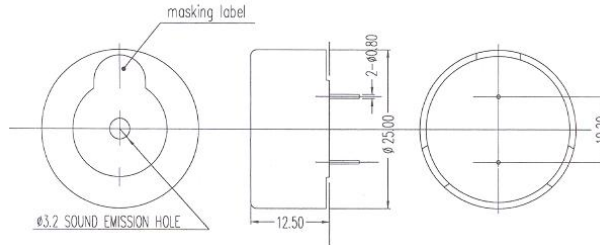

Product Data Sheet
Part No. WT-2505 Washable Type

DIMENSIONS

φ 25 × H12.5

UNIT : mm
 TOLERANCE : ±0.3
 HOUSING MATERIAL : PBT

Type	Unit	
Color		Black
Rated Voltage	(V)	6
Operating Voltage	(V)	3-7
Current Consumption	(mA)	MAX.80
Coil Resistance	(Ω)	27±4
Sound Output (Min)	(dB)	85
Resonance Frequency	(Hz)	730
Operating Temp	(C)	-20~+60
Storage Temp	(C)	-30~+70
Weight	(g)	10
Terminal		PIN TYPE
Dimension	mm	25 x H12.5
*applied voltage: Rated Voltage, 1/2 duty, square wave		
*distance for measurement 10cm		